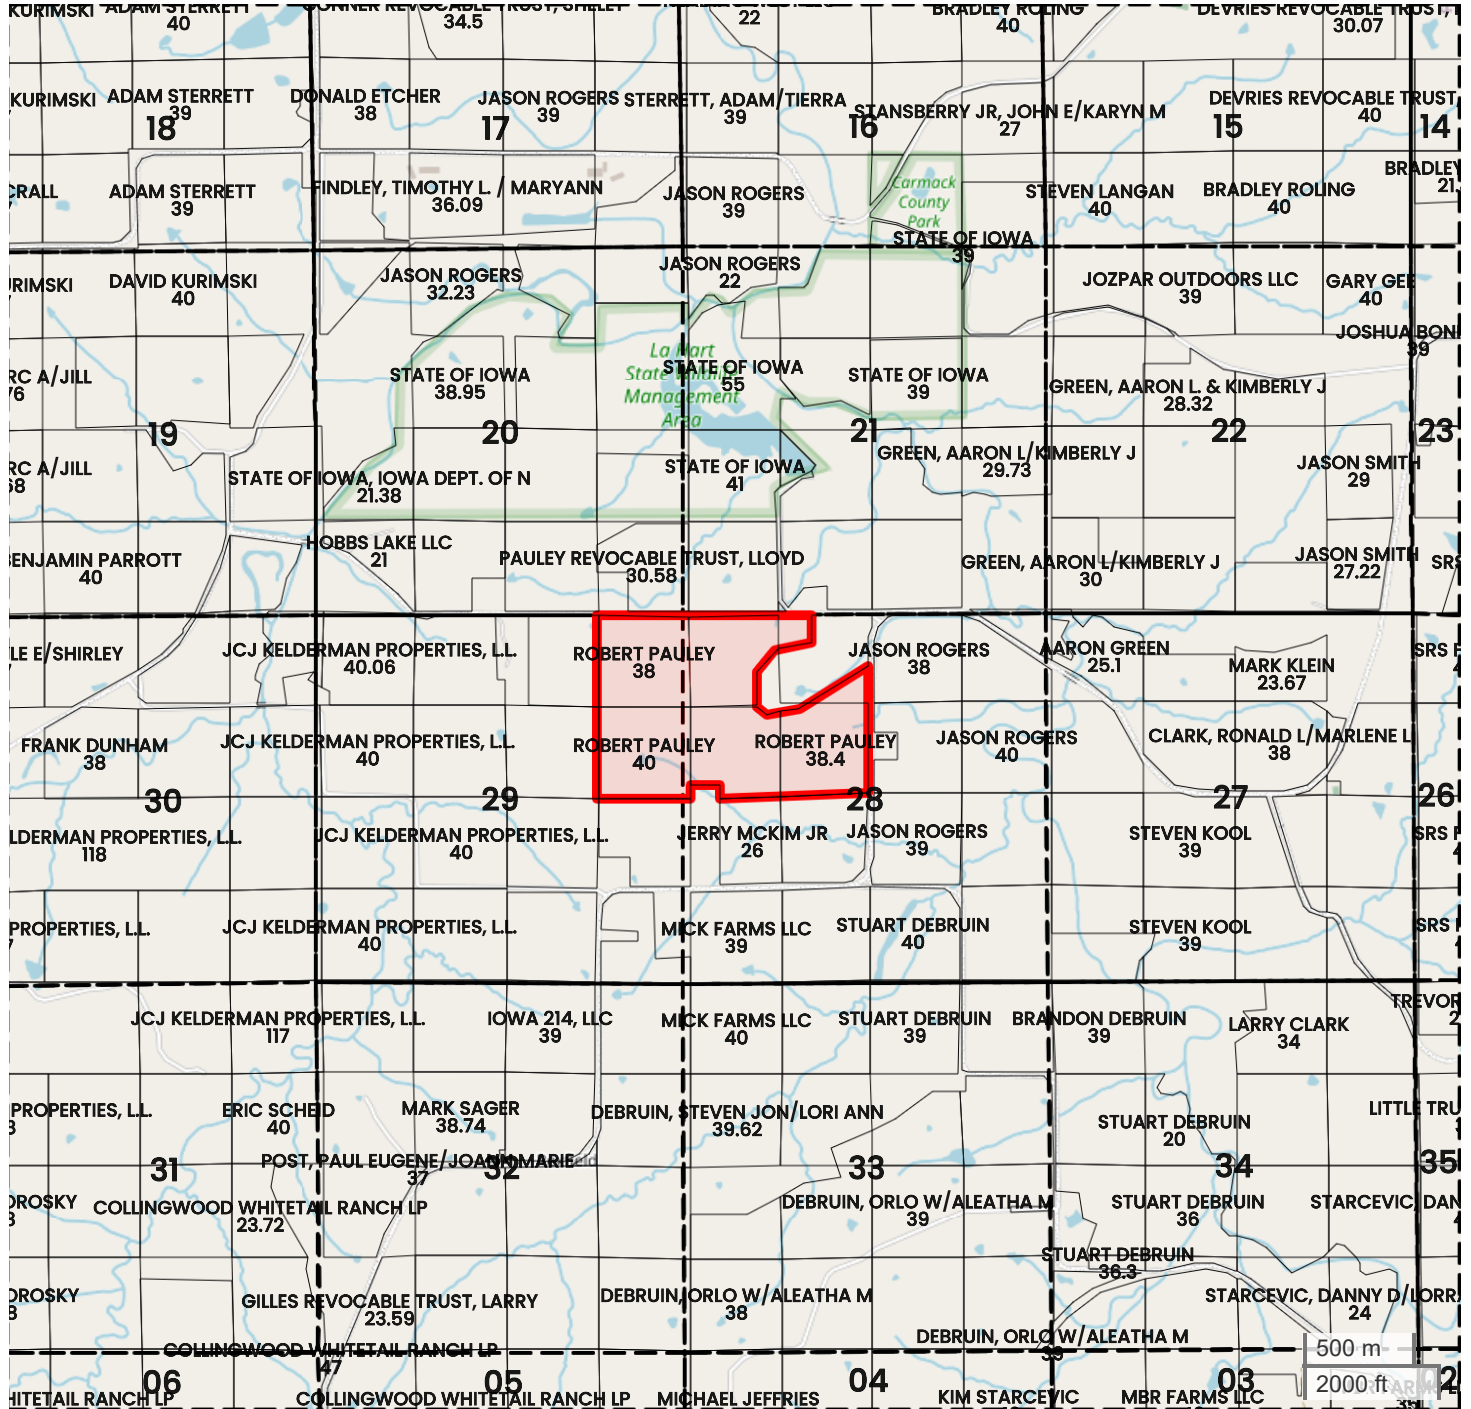

MONROE COUNTY FARM (198.15 AC TOTAL, 195.97 AC TILLABLE)

PLAT MAP

Center: 41.099507, -92.943590

28-73N-18W

Union Township

Monroe County, IA

FarmWorth, LLC makes no warranties, express or implied, regarding the accuracy of any information provided through FarmWorth.com. User is solely responsible for independently verifying all information prior to use and waives any claims against FarmWorth, LLC arising from inaccuracies in such information.